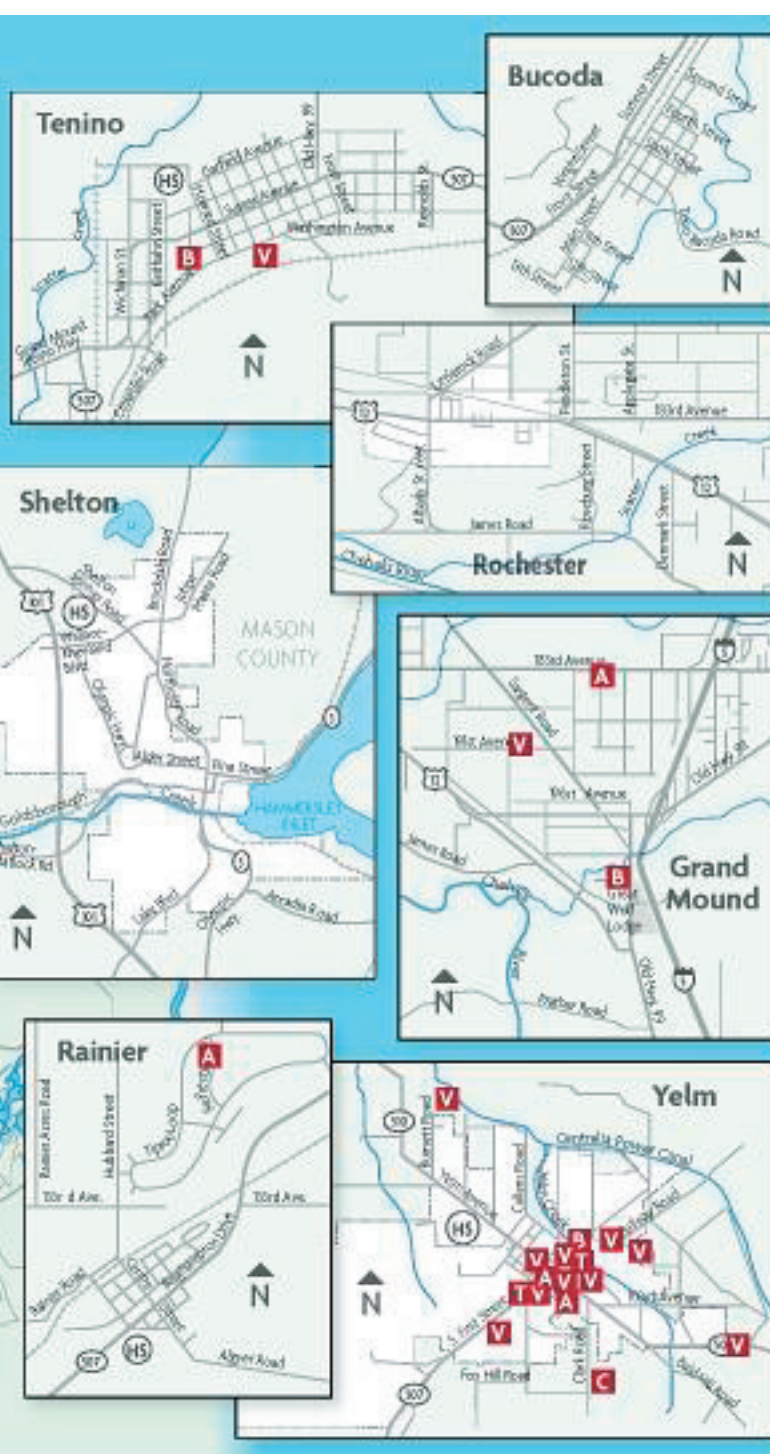

15000 blk Scenic Shores Drive S.E., 9:36 p.m.

June 24
7600 blk Pacific Ave. S.E., 4:21 p.m.

2200 blk Wheeler Ave. S.E., 6:57 p.m.

June 25
3100 blk Marvin Road N.E., 10:08 a.m.

5800 blk 123rd Ave. S.E., 4:11 p.m.

6200 blk 203rd Ave. S.W., 9:13 p.m.

June 28
14000 blk 129th Lane S.E., 12:29 p.m.

7400 blk Cooper Point Road N.W., 5:54 p.m.

CAR BREAK-IN

June 23
Shincke Road at South Bay Road, 1:49 p.m.

June 27
Military Road at state Route 507, 1:40 p.m.

THEFT OF AUTO

June 25
4200 blk Fern Court S.W., 5:38 a.m.

5000 blk Atchinson Drive S.E., 12:22 p.m.

June 26
7700 blk Mazama St. S.W., 12:28 p.m.

June 28
6700 blk Condor Loop N.E., 9:51 a.m.

Legacy Drive at Condor Loop, 10:12 a.m.

2700 blk Fordham Court S.E., 12:00 p.m.

8300 blk Steilacoom Road S.E., 6:03 p.m.

VANDALISM

June 22
6200 blk Alpine Drive S.W., 11:17 a.m.

16000 blk Sorbus Court S.E., 11:42 a.m.

2800 blk Hidden Springs Loop S.E., 4:31 p.m.

9000 blk Skokomish Way N.E., 5:34 p.m.

June 23
19000 blk Pecan St. S.W., 3:47 p.m.

June 25
9800 blk 62nd Ave. S.E., 7:26 a.m.

June 26
9500 blk Pinedrop Drive S.E., 1:13 p.m.

June 27
4800 blk Meridian Road S.E., 6:40 p.m.

June 28
14000 blk Mud Run Road S.E., 10:45 p.m.

OLYMPIA

The following statistics are for the week of June 21-27:

DOMESTIC VIOLENCE

No statistics were submitted for publication.

ASSAULT

June 23
Fourth Avenue at Jefferson Street, 12:27 a.m.

June 24
1100 blk 12th Ave. S.E., 9:25 p.m.

June 26
Fourth Avenue at Columbia Street, 1:07 a.m.

BURGLARY

June 21
400 blk Yauger Way S.W., 12:11 a.m.

3600 blk Pacific Ave. S.E., 4:43 a.m.

June 22
200 blk East Bay Drive N.E., 12:22 a.m.

2600 blk 12th Court S.W., 7:52 a.m.

June 23
1700 blk Pine Ave. N.E., 10:36 a.m.

June 25
2200 blk Ninth Ave. S.W., 5:15 p.m.

CAR BREAK-IN

June 21
3200 blk Capital Mall Drive S.W., 9:43 a.m.

300 blk Sawyer St. N.E., 12:12 p.m.

June 24
1300 blk Cooper Point Road S.W., 1:53 p.m.

June 25
1400 blk Brighton Way S.E., 1:12 p.m.

June 27
1200 blk Fir St. S.E., 7:48 p.m.

3500 blk Pacific Ave. S.E., 4:51 p.m.

THEFT OF AUTO

June 21
300 blk Wilson St. N.E., 10:00 a.m.

June 22
300 blk Pear St. N.E., 3:06 p.m.

June 24
800 blk Capitol Way S., 11:25 a.m.

400 blk Cooper Point Road S.W., 1:11 p.m.

June 25
Legion Way at Franklin Street, 8:21 a.m.

June 26
Franklin Street at Fifth Avenue, 5:08 p.m.

VANDALISM

June 21
Wheeler Avenue at Eastside Street, 12:24 p.m.

1000 blk Boundary St. S.E., 12:39 p.m.

June 22
1200 blk Black Lake Blvd. S.W., 11:30 a.m.

500 blk Eastside St. S.E., 4:24 p.m.

June 24
1600 blk State Ave. N.E., 8:54 a.m.

June 25
900 blk Wilson St. S.E., 12:18 p.m.

400 blk Yauger Way S.W., 4:52 p.m.

LACEY
The following statistics are for the week of June 22-28:

DOMESTIC VIOLENCE
Lacey police responded to five domestic violence complaints this week.

ASSAULT

June 25
5400 blk 45th Ave. S.E., 9:07 p.m.

June 26
1300 blk Golf Club Road S.E., 8:59 p.m.

BURGLARY

June 26
3800 blk Pacific Ave. S.E., 10:09 a.m.

CAR BREAK-IN

June 23
8200 blk Quinault Drive N.E., 3:30 a.m.

June 25
400 blk College St. S.E., 12:56 p.m.

June 27
5800 blk Pennsylvania St. S.E., 8:27 a.m.

4800 blk Switchback Loop S.E., 11:52 a.m.

June 28
3800 blk Stikes Drive S.E., 4:34 p.m.

8200 blk Quinault Drive N.E., 6:21 p.m.

THEFT OF AUTO

June 22
2900 blk Ruddell Road S.E., 1:08 a.m.

June 24
500 blk Sleater-Kinney Road S.E., 1:48 p.m.

1400 blk Marvin Road N.E., 6:58 p.m.

June 25
1400 blk Galaxy Drive N.E., 1:00 a.m.

3800 blk Goldfinch Drive S.E., 6:15 a.m.

8200 blk Martin Way E., 2:44 p.m.

June 26
1400 blk Galaxy Drive N.E., 12:16 p.m.

6300 blk 61st Loop S.E., 7:26 p.m.

8100 blk Quinault Drive N.E., 10:21 p.m.

June 27
1400 blk Galaxy Drive N.E., 8:45 p.m.

June 28
9400 blk White Fir Drive N.E., 8:58 a.m.

4800 blk Martin Way E., 3:49 p.m.

VANDALISM

June 22
8200 blk Quinault Drive N.E., 7:54 a.m.

June 23
100 blk Marvin Road S.E., 11:15 p.m.

June 25
5100 blk 41st Ave. S.E., 2:37 p.m.

June 26
5700 blk 19th Ave. S.E., 3:10 a.m.

9200 blk White Fir Drive N.E., 3:42 p.m.

June 27
8300 blk Martin Way E., 2:03 a.m.

June 28
4900 blk 55th Lane S.E., 8:38 p.m.

5500 blk College Glen Loop S.E., 9:07 p.m.

TUMWATER
The following statistics are for the week of June 24-29:

ASSAULT

June 29
1700 blk Lake Park Drive, 4:29 p.m.

BURGLARY

June 29
400 blk Lee St., 8:47 p.m.

CAR BREAK-IN

June 28
6600 blk Kirsop Village Drive, 11:08 a.m.

VANDALISM

June 24
300 blk Cleveland Ave., 10:01 a.m.

5700 blk Littlerock Road, 10:41 p.m.

June 25
700 blk Israel Road, 8:10 a.m.

YELM
The following statistics are for the week of June 22-28: