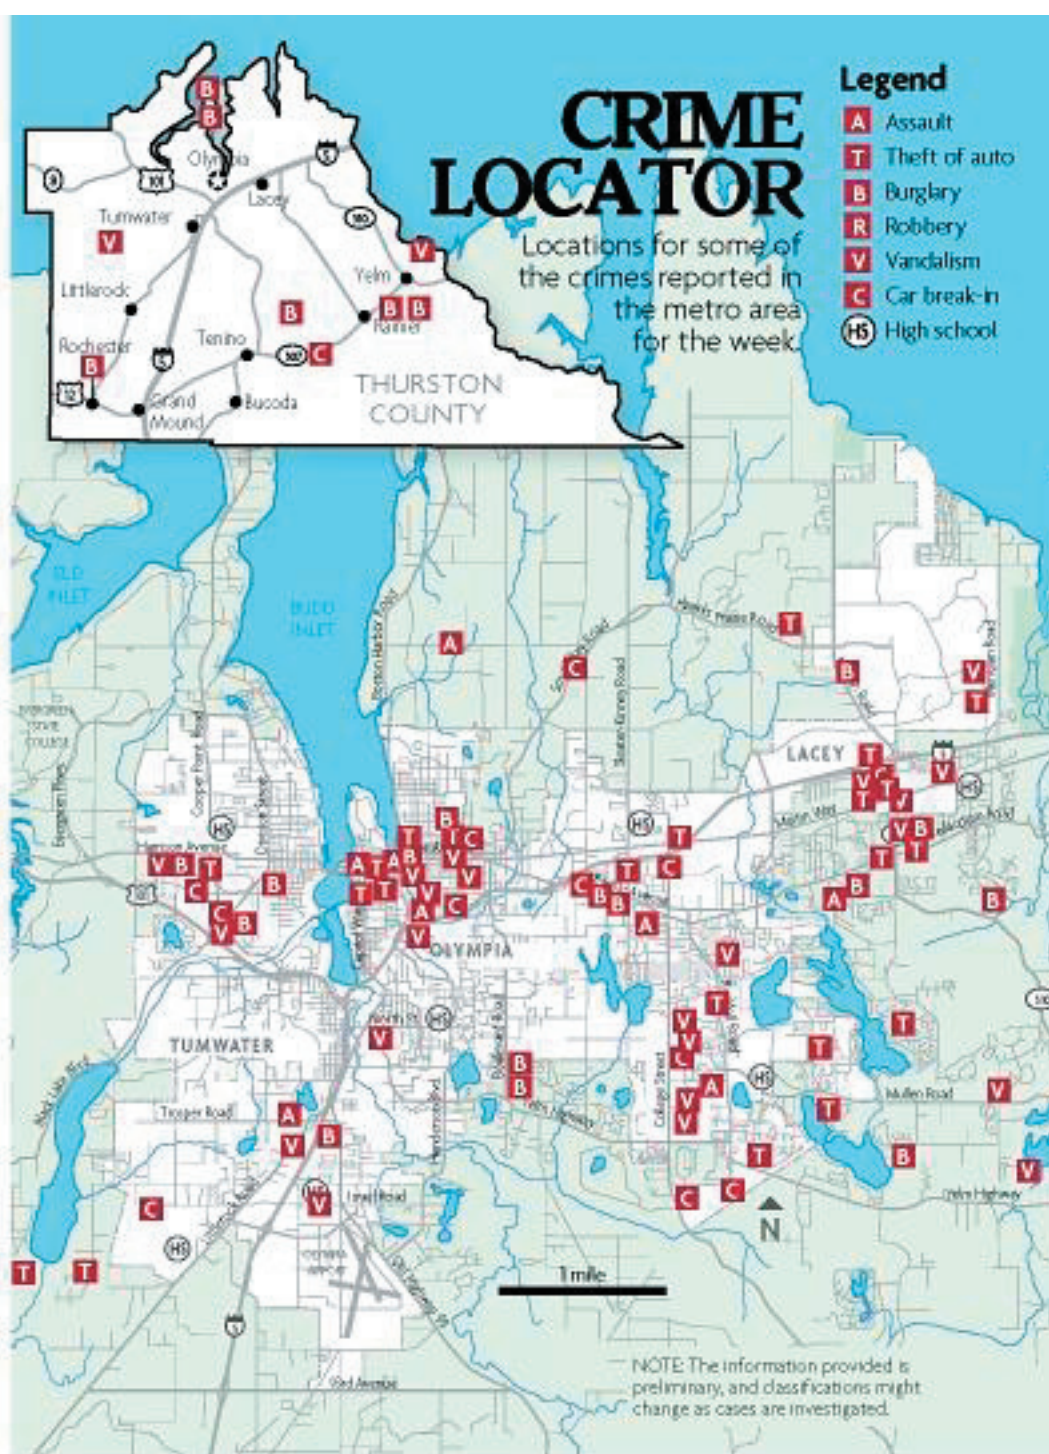

15000 blk Scenic Shores Drive S.E., 9:36 p.m.

June 24
7600 blk Pacific Ave. S.E., 4:21 p.m.

2200 blk Wheeler Ave. S.E., 6:57 p.m.

June 25
3100 blk Marvin Road N.E., 10:08 a.m.

5800 blk 123rd Ave. S.E., 4:11 p.m.

6200 blk 203rd Ave. S.W., 9:13 p.m.

June 28
14000 blk 129th Lane S.E., 12:29 p.m.

7400 blk Cooper Point Road N.W., 5:54 p.m.

CAR BREAK-IN

June 23
Shincke Road at South Bay Road, 1:49 p.m.

June 27
Military Road at state Route 507, 1:40 p.m.

THEFT OF AUTO

June 25
4200 blk Fern Court S.W., 5:38 a.m.

5000 blk Atchinson Drive S.E., 12:22 p.m.

June 26
7700 blk Mazama St. S.W., 12:28 p.m.

June 28
6700 blk Condor Loop N.E., 9:51 a.m.

Legacy Drive at Condor Loop, 10:12 a.m.

2700 blk Fordham Court S.E., 12:00 p.m.

8300 blk Steilacoom Road S.E., 6:03 p.m.

VANDALISM

June 22
6200 blk Alpine Drive S.W., 11:17 a.m.

16000 blk Sorbus Court S.E., 11:42 a.m.

2800 blk Hidden Springs Loop S.E., 4:31 p.m.

9000 blk Skokomish Way N.E., 5:34 p.m.

June 23
19000 blk Pecan St. S.W., 3:47 p.m.

June 25
9800 blk 62nd Ave. S.E., 7:26 a.m.

June 26
9500 blk Pinedrop Drive S.E., 1:13 p.m.

June 27
4800 blk Meridian Road S.E., 6:40 p.m.

June 28
14000 blk Mud Run Road S.E., 10:45 p.m.

OLYMPIA

The following statistics are for the week of June 21-27:

DOMESTIC VIOLENCE

No statistics were submitted for publication.

ASSAULT

June 23
Fourth Avenue at Jefferson Street, 12:27 a.m.

June 24
1100 blk 12th Ave. S.E., 9:25 p.m.

June 26
Fourth Avenue at Columbia Street, 1:07 a.m.

BURGLARY

June 21
400 blk Yauger Way S.W., 12:11 a.m.

3600 blk Pacific Ave. S.E., 4:43 a.m.

June 22
200 blk East Bay Drive N.E., 12:22 a.m.

2600 blk 12th Court S.W., 7:52 a.m.

June 23
1700 blk Pine Ave. N.E., 10:36 a.m.

June 25
2200 blk Ninth Ave. S.W., 5:15 p.m.

CAR BREAK-IN

June 21
3200 blk Capital Mall Drive S.W., 9:43 a.m.

300 blk Sawyer St. N.E., 12:12 p.m.

June 24
1300 blk Cooper Point Road S.W., 1:53 p.m.

June 25
1400 blk Brighton Way S.E., 1:12 p.m.

June 27
1200 blk Fir St. S.E., 7:48 p.m.

3500 blk Pacific Ave. S.E., 4:51 p.m.

THEFT OF AUTO

June 21
300 blk Wilson St. N.E., 10:00 a.m.

June 22
300 blk Pear St. N.E., 3:06 p.m.

June 24
800 blk Capitol Way S., 11:25 a.m.

400 blk Cooper Point Road S.W., 1:11 p.m.

June 25
Legion Way at Franklin Street, 8:21 a.m.

June 26
Franklin Street at Fifth Avenue, 5:08 p.m.

VANDALISM

June 21
Wheeler Avenue at Eastside Street, 12:24 p.m.

1000 blk Boundary St. S.E., 12:39 p.m.

June 22
1200 blk Black Lake Blvd. S.W., 11:30 a.m.

500 blk Eastside St. S.E., 4:24 p.m.

June 24
1600 blk State Ave. N.E., 8:54 a.m.

June 25
900 blk Wilson St. S.E., 12:18 p.m.

400 blk Yauger Way S.W., 4:52 p.m.

LACEY
The following statistics are for the week of June 22-28:

DOMESTIC VIOLENCE
Lacey police responded to five domestic violence complaints this week.

ASSAULT

June 25
5400 blk 45th Ave. S.E., 9:07 p.m.

June 26
1300 blk Golf Club Road S.E., 8:59 p.m.

BURGLARY

June 26
3800 blk Pacific Ave. S.E., 10:09 a.m.

CAR BREAK-IN

June 23
8200 blk Quinault Drive N.E., 3:30 a.m.

June 25
400 blk College St. S.E., 12:56 p.m.

June 27
5800 blk Pennsylvania St. S.E., 8:27 a.m.

4800 blk Switchback Loop S.E., 11:52 a.m.

June 28
3800 blk Stikes Drive S.E., 4:34 p.m.

8200 blk Quinault Drive N.E., 6:21 p.m.

THEFT OF AUTO

June 22
2900 blk Ruddell Road S.E., 1:08 a.m.

June 24
500 blk Sleater-Kinney Road S.E., 1:48 p.m.

1400 blk Marvin Road N.E., 6:58 p.m.

June 25
1400 blk Galaxy Drive N.E., 1:00 a.m.

3800 blk Goldfinch Drive S.E., 6:15 a.m.

8200 blk Martin Way E., 2:44 p.m.

June 26
1400 blk Galaxy Drive N.E., 12:16 p.m.

6300 blk 61st Loop S.E., 7:26 p.m.

8100 blk Quinault Drive N.E., 10:21 p.m.

June 27
1400 blk Galaxy Drive N.E., 8:45 p.m.

June 28
9400 blk White Fir Drive N.E., 8:58 a.m.

4800 blk Martin Way E., 3:49 p.m.

VANDALISM

June 22
8200 blk Quinault Drive N.E., 7:54 a.m.

June 23
100 blk Marvin Road S.E., 11:15 p.m.

June 25
5100 blk 41st Ave. S.E., 2:37 p.m.

June 26
5700 blk 19th Ave. S.E., 3:10 a.m.

9200 blk White Fir Drive N.E., 3:42 p.m.

June 27
8300 blk Martin Way E., 2:03 a.m.

June 28
4900 blk 55th Lane S.E., 8:38 p.m.

5500 blk College Glen Loop S.E., 9:07 p.m.

TUMWATER
The following statistics are for the week of June 24-29:

ASSAULT

June 29
1700 blk Lake Park Drive, 4:29 p.m.

BURGLARY

June 29
400 blk Lee St., 8:47 p.m.

CAR BREAK-IN

June 28
6600 blk Kirsop Village Drive, 11:08 a.m.

VANDALISM

June 24
300 blk Cleveland Ave., 10:01 a.m.

5700 blk Littlerock Road, 10:41 p.m.

June 25
700 blk Israel Road, 8:10 a.m.

YELM
The following statistics are for the week of June 22-28: